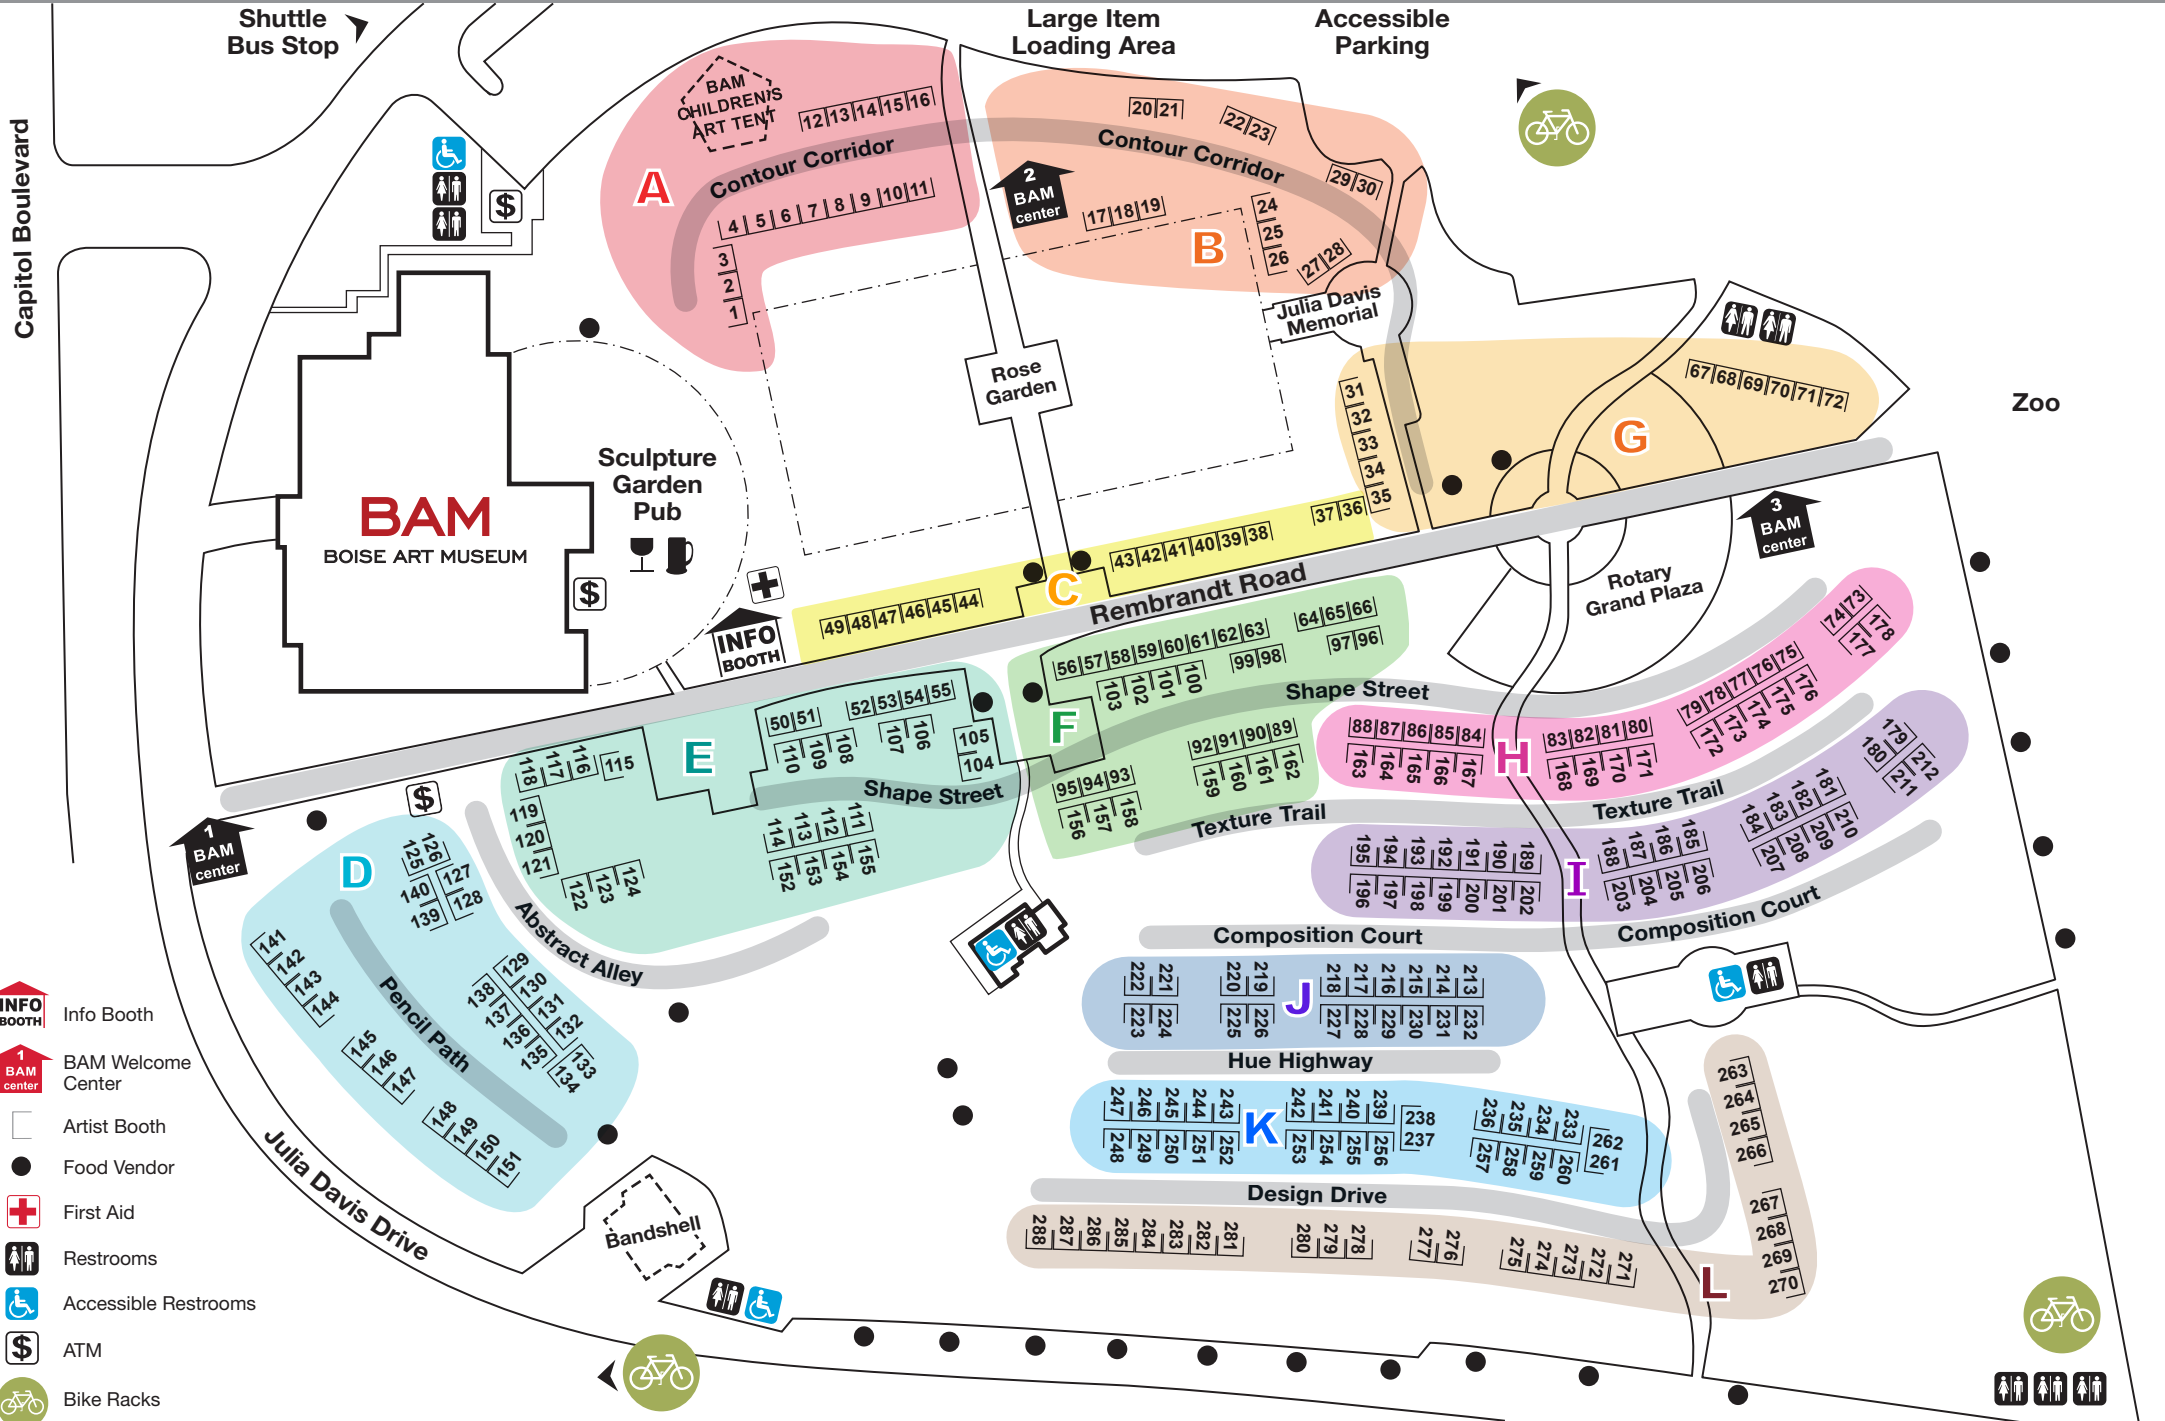

Accepted Artist Booth Preference

Please note your top three booth choices and their corresponding zones (A-L). Each of your three booth choices must be in a different zone. (For example, if your first choice is Booth 9 in Zone A, neither your second nor your third booth choices may be in Zone A.)

Capitol Boulevard

-  Info Booth
-  BAM Welcome Center
-  Artist Booth
-  Food Vendor
-  First Aid
-  Restrooms
-  Accessible Restrooms
-  ATM
-  Bike Racks

Shuttle Bus Stop

Large Item Loading Area

Accessible Parking

BAM
BOISE ART MUSEUM

Sculpture Garden Pub

Rose Garden

Julia Davis Memorial

Rotary Grand Plaza

Zoo

INFO BOOTH

Rembrandt Road

Abstract Alley

Pencil Path

Julia Davis Drive

Bandshell